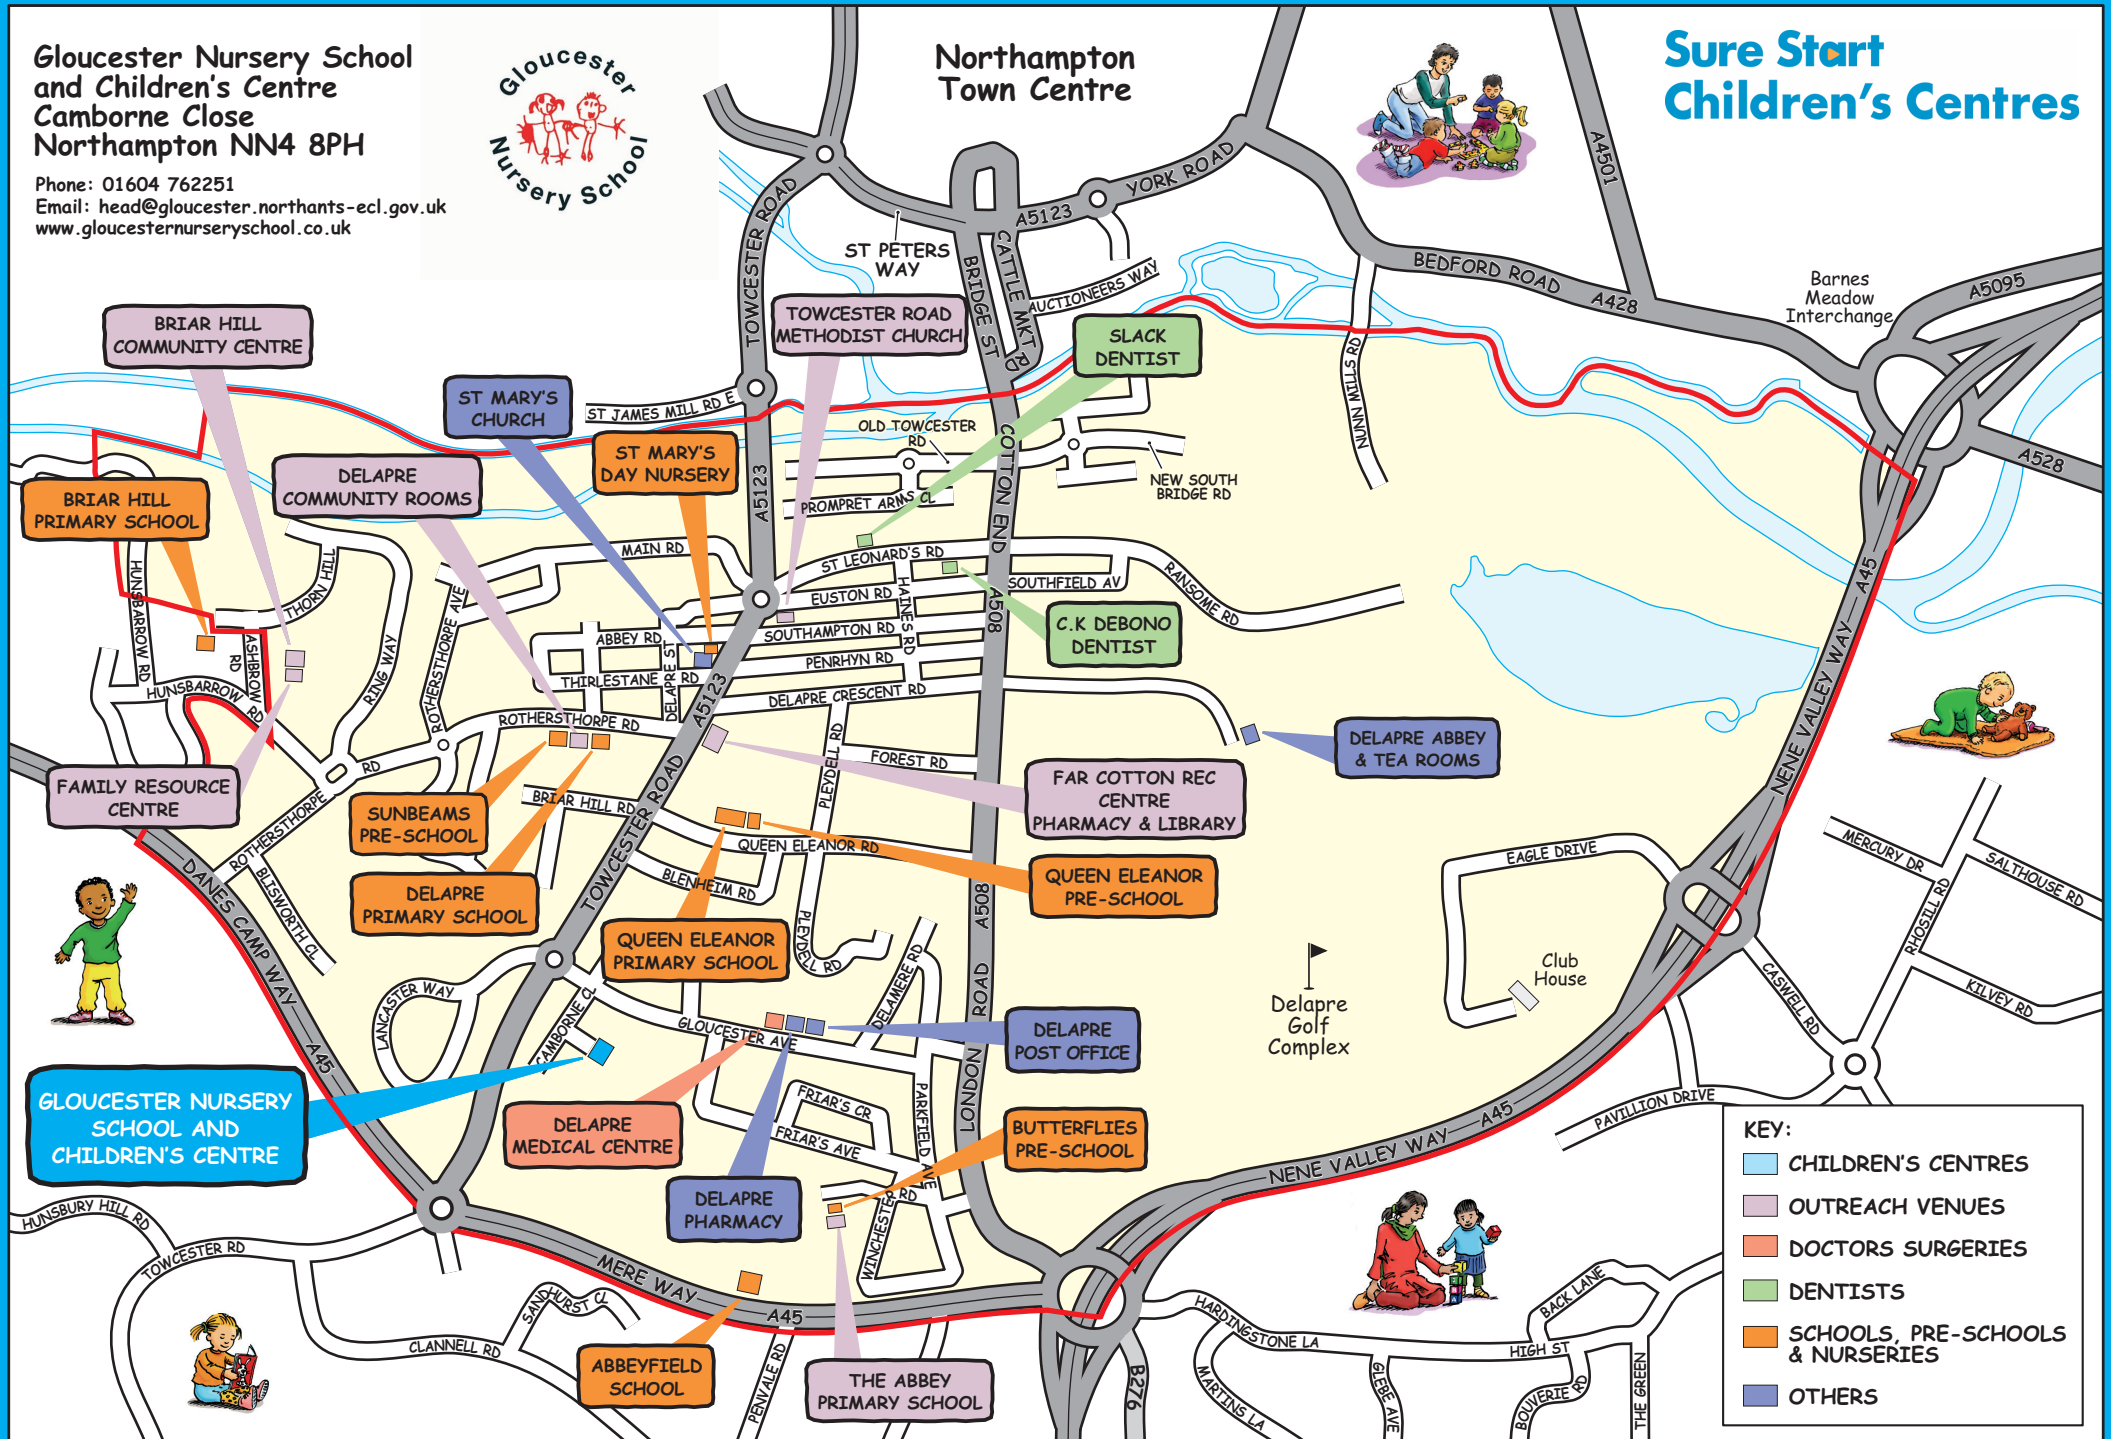

Gloucester Nursery School
and Children's Centre
Camborne Close
Northampton NN4 8PH

Phone: 01604 762251
Email: head@gloucester.northants-ecl.gov.uk
www.gloucesternurseryschool.co.uk

Northampton
Town Centre

Sure Start Children's Centres

KEY:

- CHILDREN'S CENTRES
- OUTREACH VENUES
- DOCTORS SURGERIES
- DENTISTS
- SCHOOLS, PRE-SCHOOLS & NURSERIES
- OTHERS